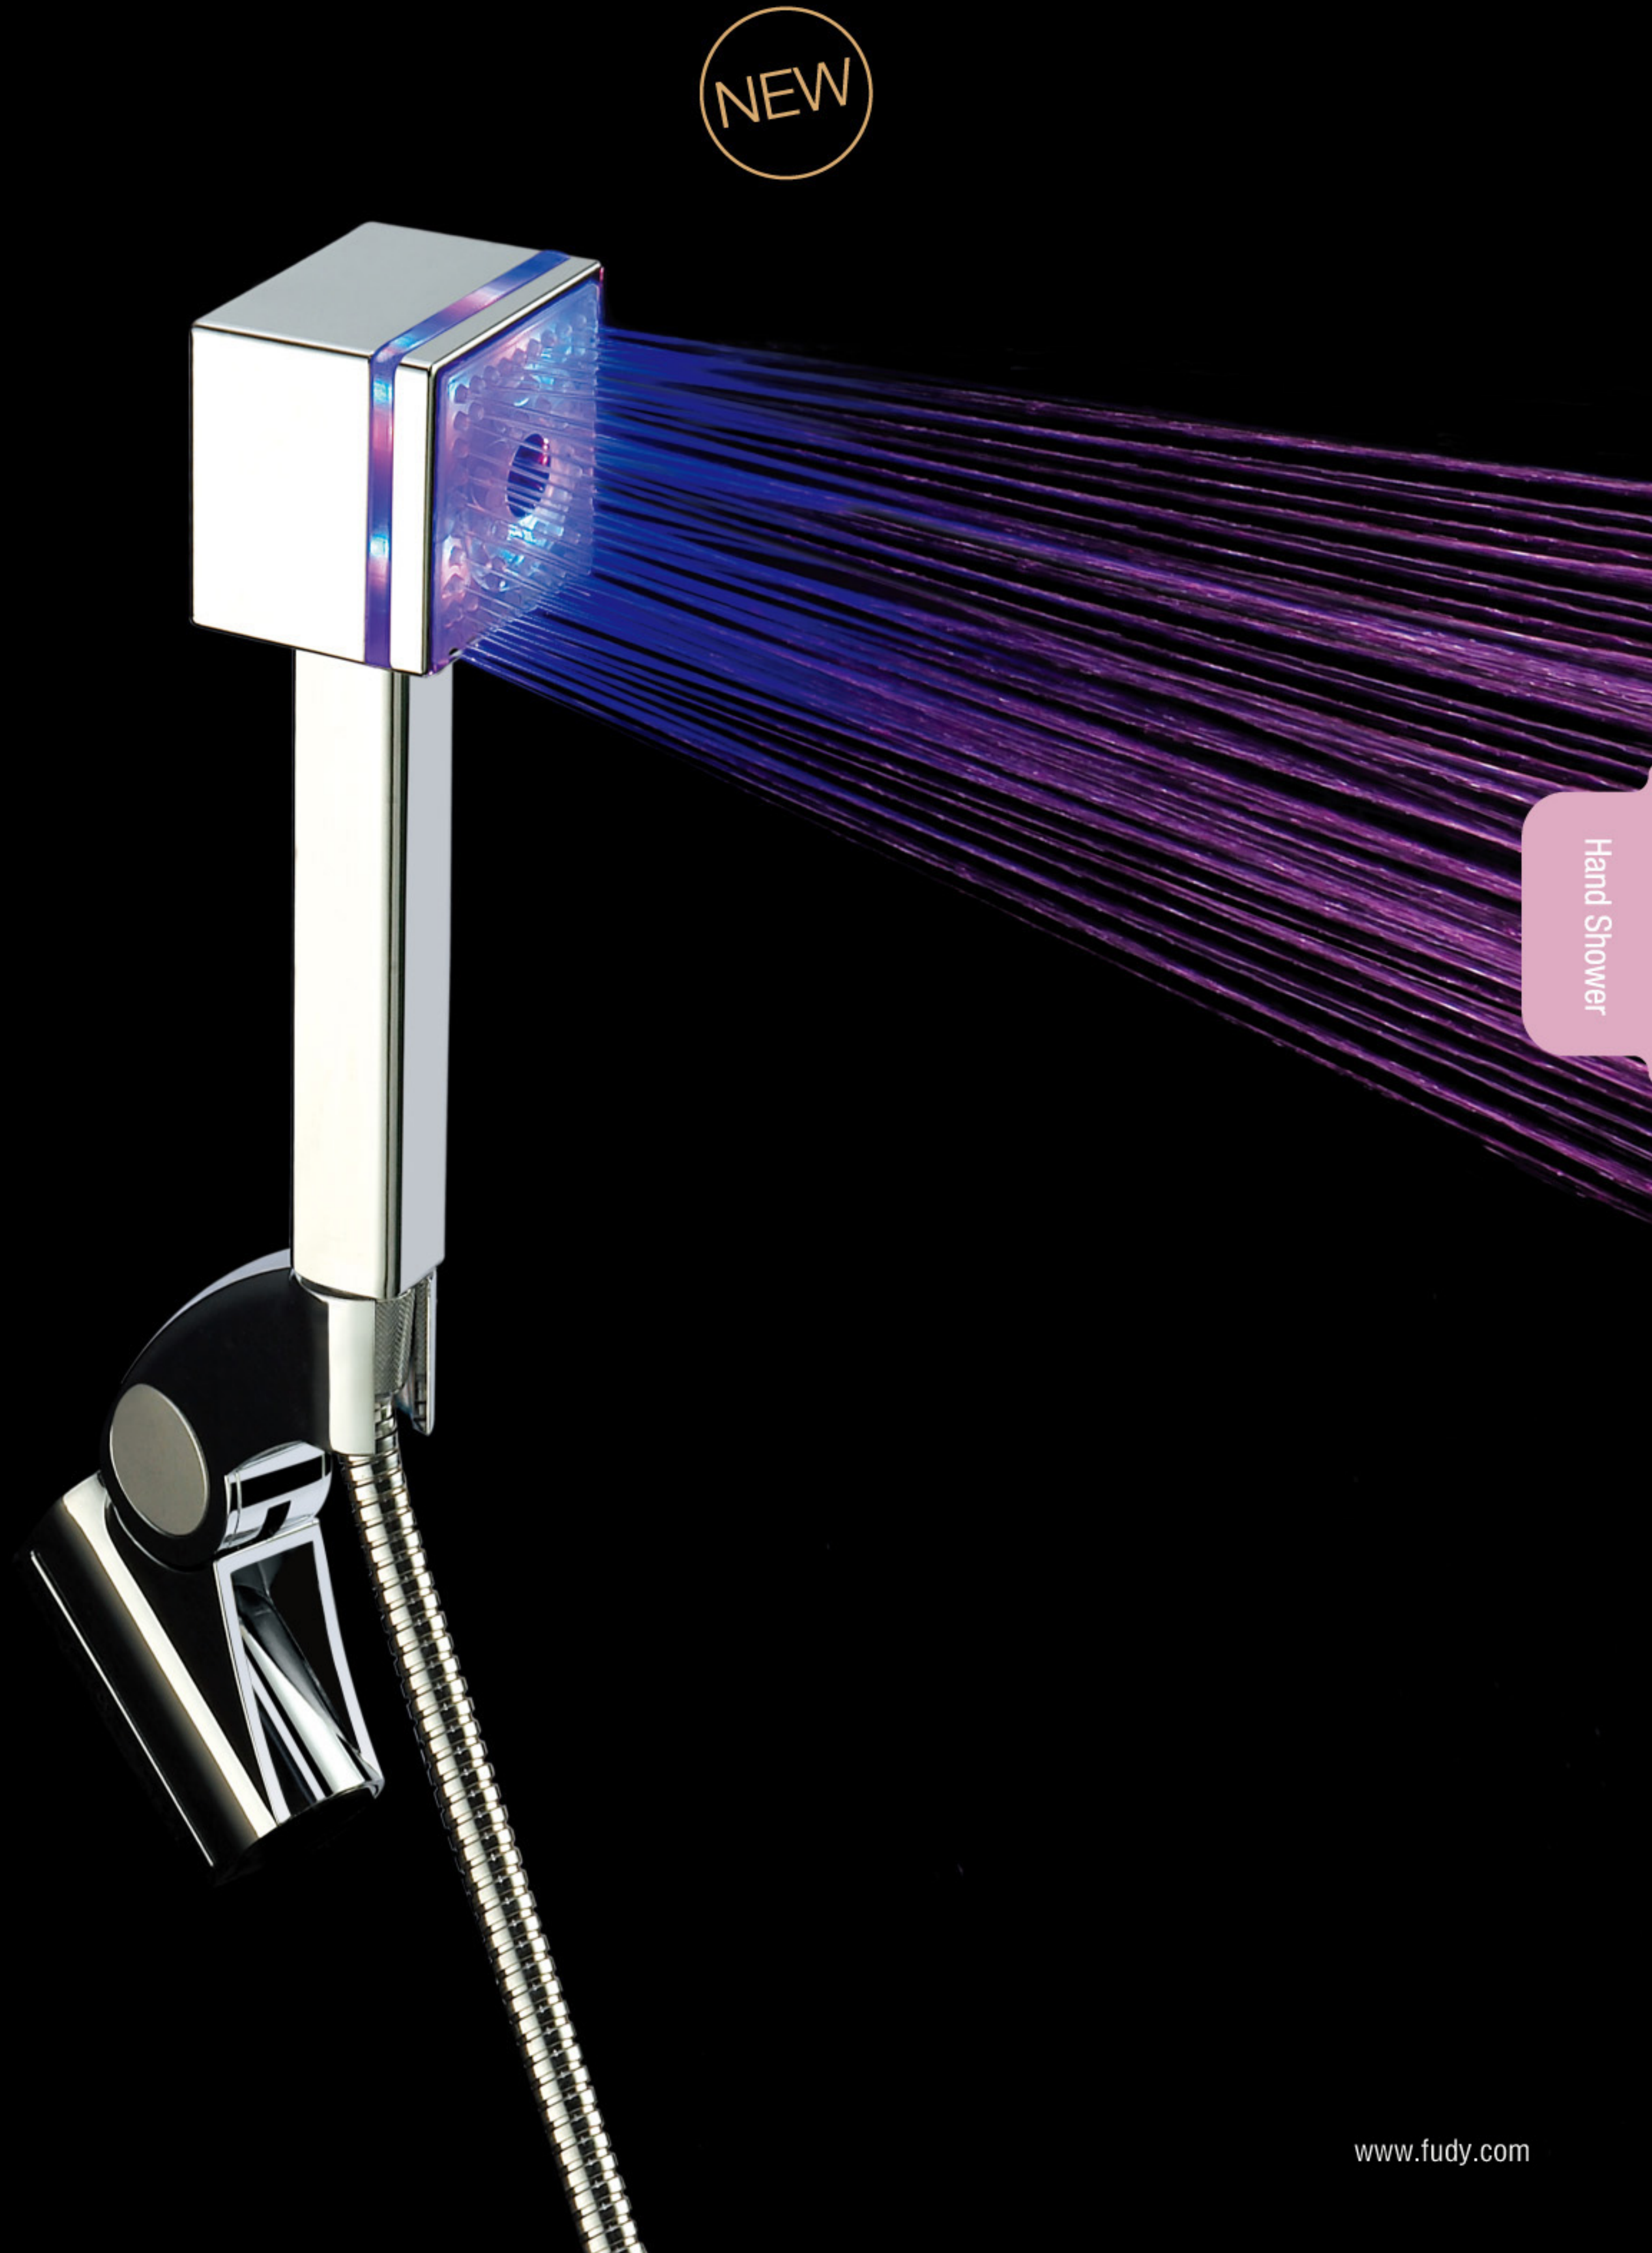

S8018(LED)

Material: ABS
Function: 1-single

Option A:
S8018A

Option C:
S8018C

 No Battery,  No Power Supply

CE RoHS

NEW

Hand Shower

S6658-A(LED)

Material: ABS

Function: 1-single

No Battery, No Power Supply

CE RoHS

Hand Shower Series

Hand Shower Series

S6468WB
5 functions
Diameter:115mm