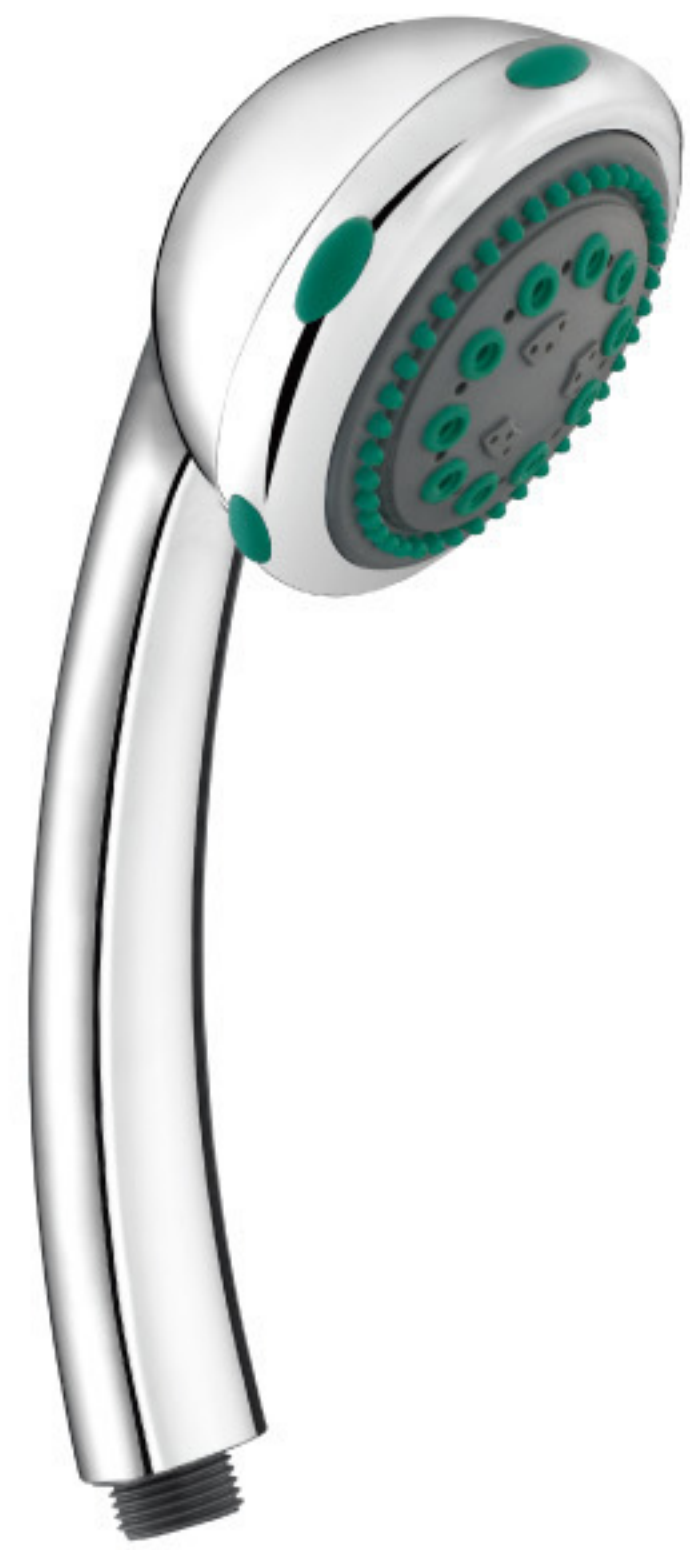

S8018(LED)

Material: ABS
Function: 1-single

Option A:
S8018A

Option C:
S8018C

 No Battery,  No Power Supply

CE RoHS

NEW

Hand Shower

S6658-A(LED)

Material: ABS

Function: 1-single

No Battery, No Power Supply

CE RoHS

Hand Shower Series

Hand Shower Series

S6468WB
5 functions
Diameter:115mm

S8003DW
1-single function
Diameter:105mm

S8003LG
1-single function:
Shower spray

Hand Shower

Hand Shower Series

Hand Shower Series

S5918DG
5 functions
Diameter:95mm

S5858WB
5 functions
Diameter:95mm

S5998WB
5 functions
Diameter:95mm

S5888CS
Diameter:95mm
5 functions:
Shower spray
Massage
Aeration
Shower spray+Aeration
Shower spray+Massage

Hand Shower

Hand Shower Series

Hand Shower Series

S6588WB
5 functions
Diameter:114mm

S6568WB
5 functions
Diameter:114mm