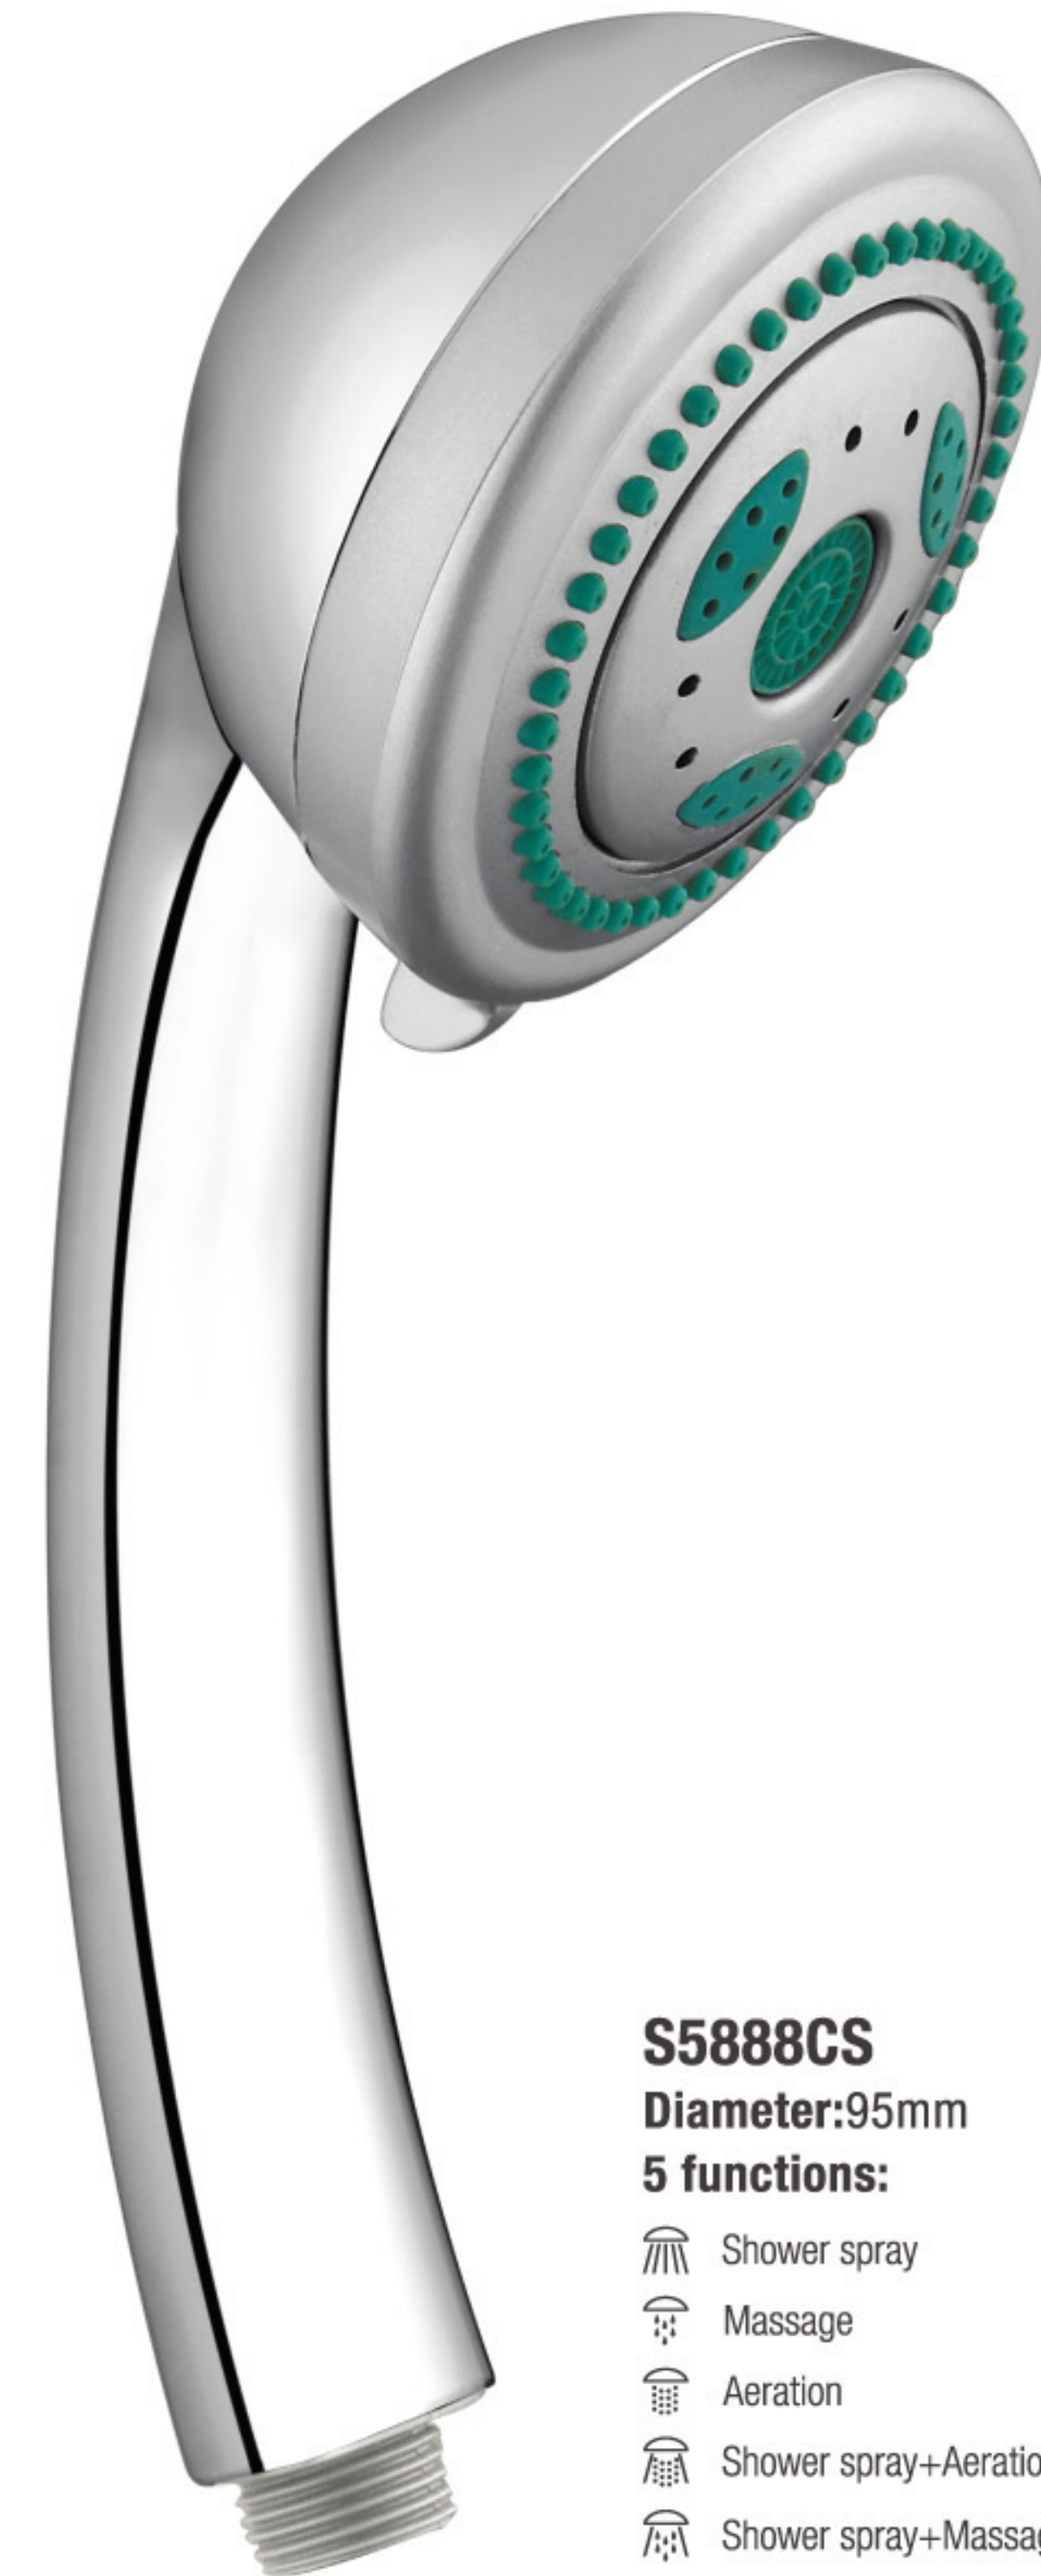

S6658-A(LED)

Material: ABS

Function: 1-single

No Battery, No Power Supply

CE RoHS

Hand Shower Series

Hand Shower Series

S6468WB
5 functions
Diameter:115mm

S9998DB
Diameter:90mm
5 functions:
 Shower spray
 Massage
 Aeration
 Shower spray+Aeration
 Shower spray+Massage

Hand Shower

S8003 Series

NEW

S8003WB
1-single function
Diameter:105mm

S8003WG
1-single function
Diameter:105mm

S8003DW
1-single function
Diameter:105mm

S8003LG
1-single function:
Shower spray

Hand Shower

Hand Shower Series

Hand Shower Series

S5918DG
5 functions
Diameter:95mm

S5858WB
5 functions
Diameter:95mm

S5998WB
5 functions
Diameter:95mm

S5888CS
Diameter:95mm
5 functions:
Shower spray
Massage
Aeration
Shower spray+Aeration
Shower spray+Massage

Hand Shower

Hand Shower Series

Hand Shower Series

S6588WB
5 functions
Diameter:114mm

S6568WB
5 functions
Diameter:114mm