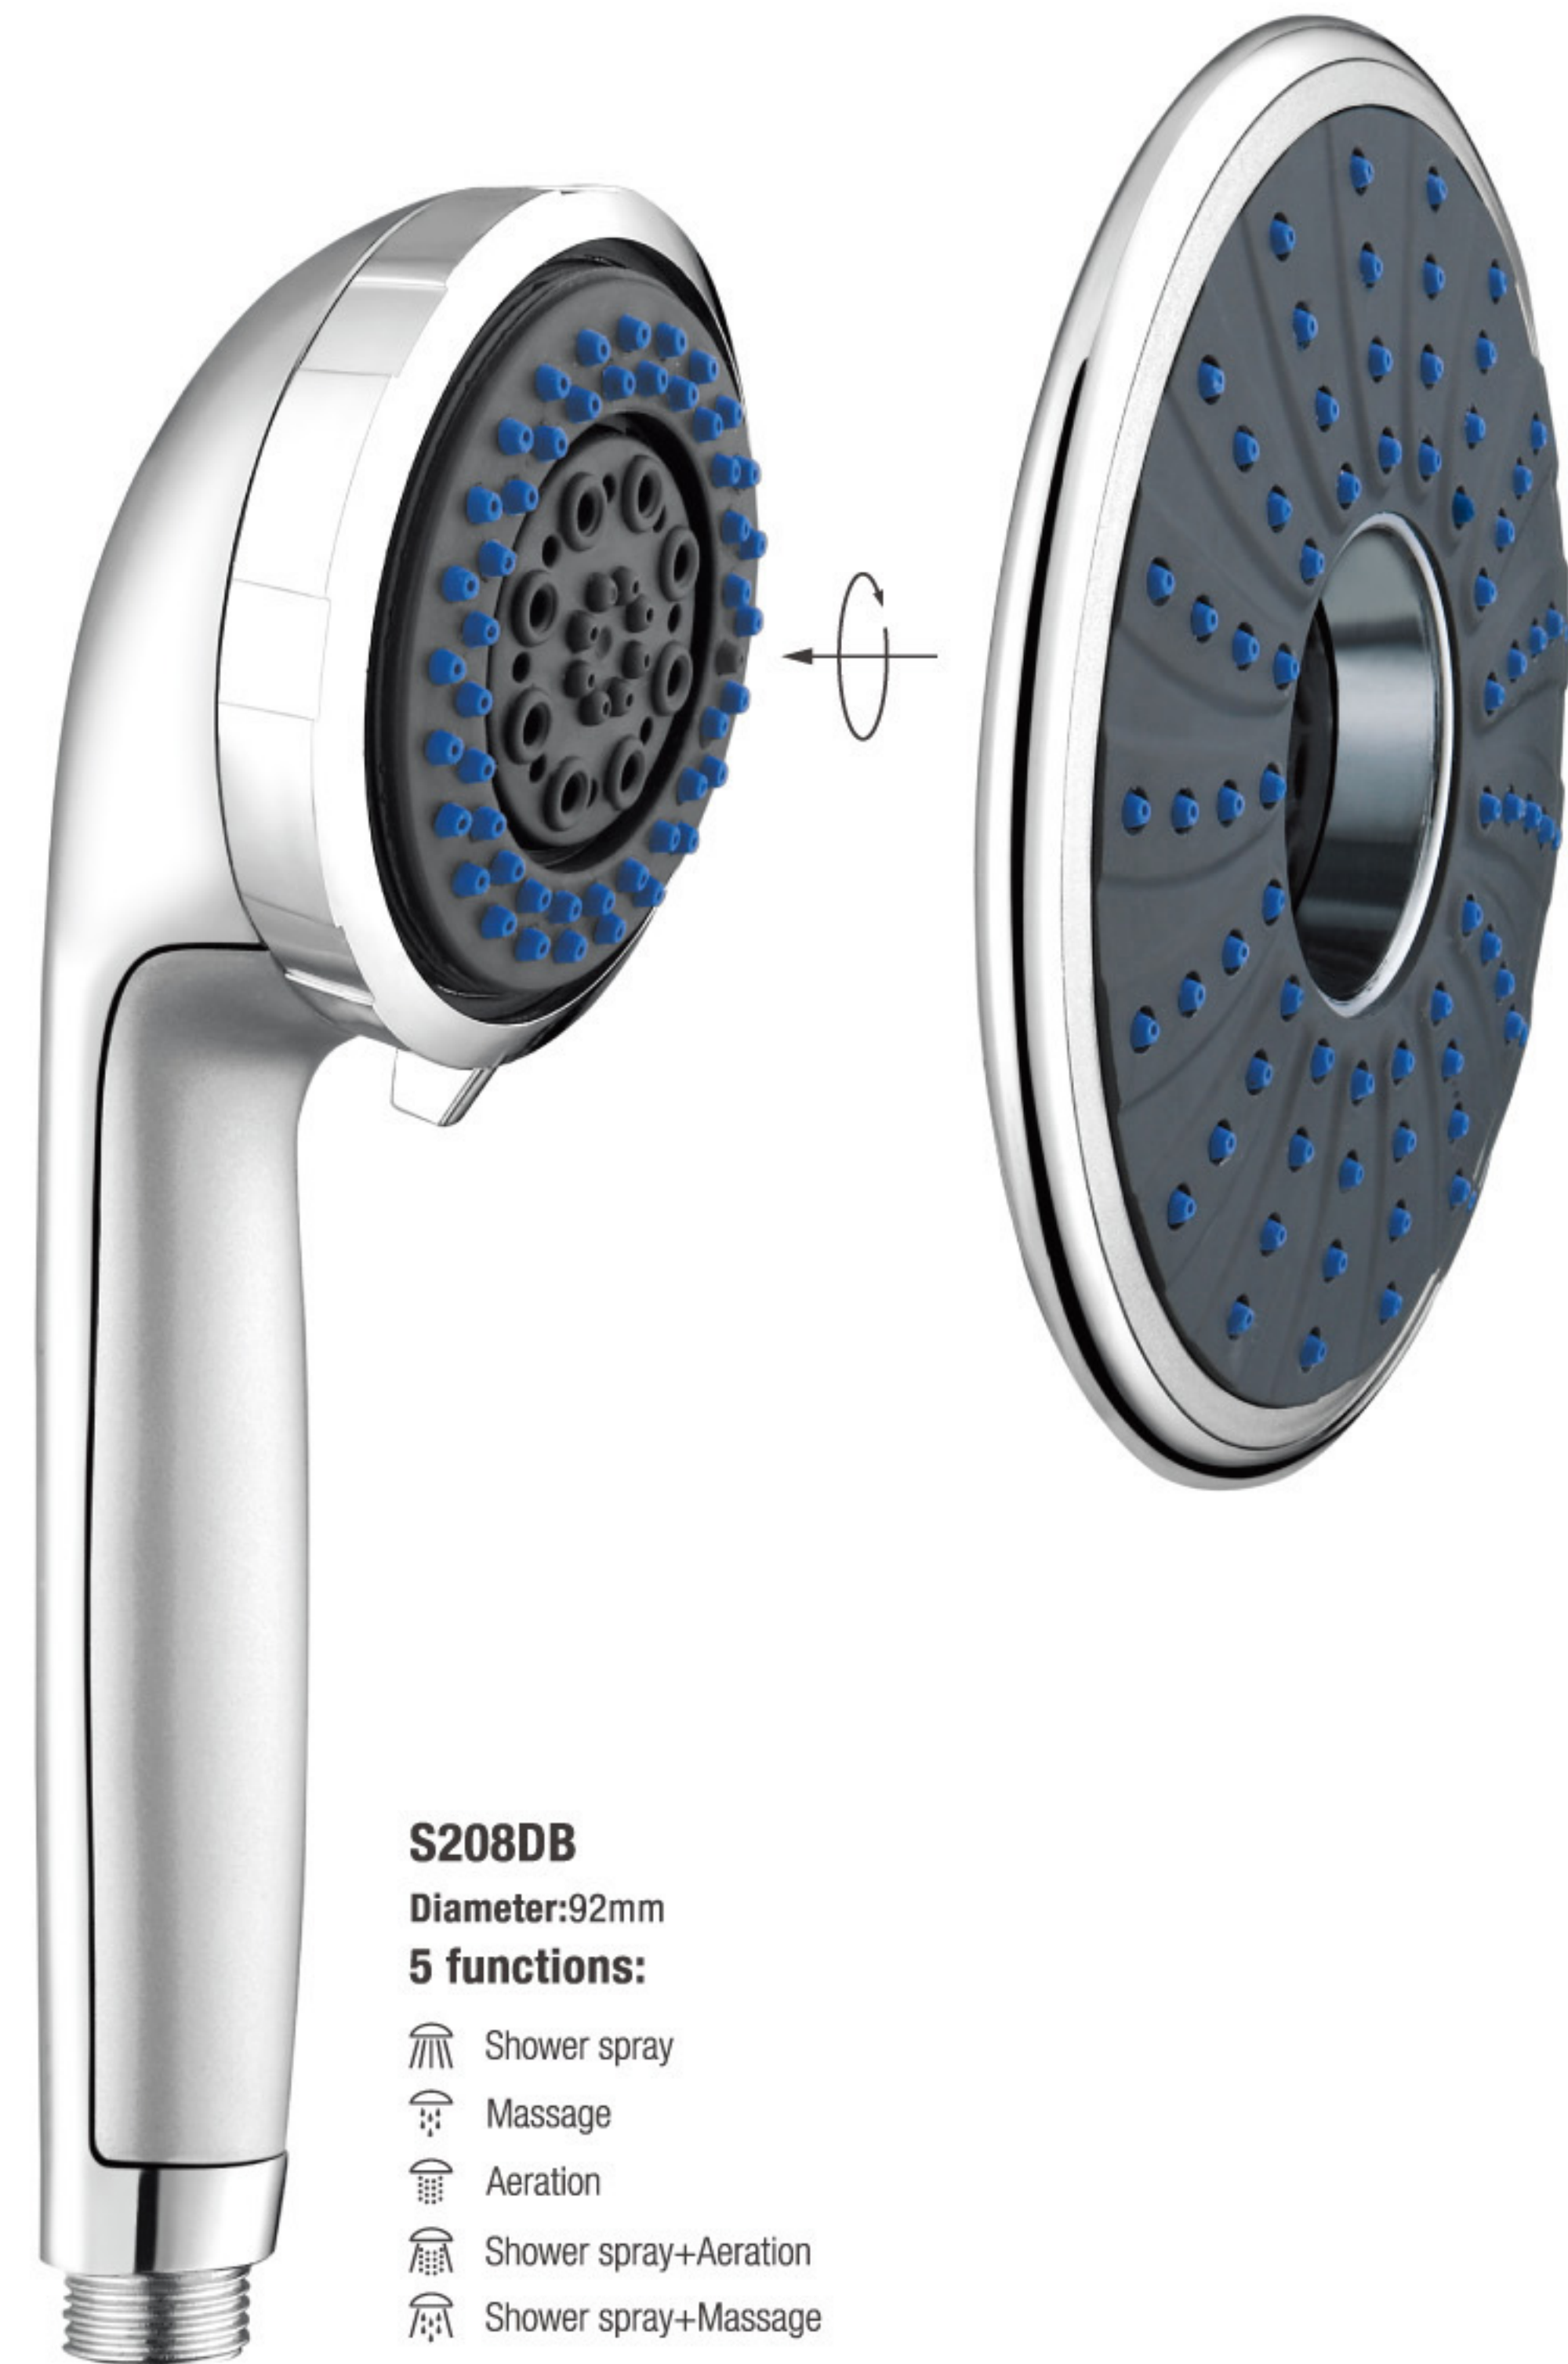

Hand Shower

Hand Shower Series

S6148WG

Diameter:153mm

5 functions:

- Shower spray
- Massage
- Aeration
- Shower spray+Aeration
- Shower spray+Massage

S6138WG

Diameter:153mm

1-single function:

- Shower spray

Hand Shower Series

S5108DB

Diameter:151mm

5 functions:

- Shower spray
- Massage
- Aeration
- Shower spray+Aeration
- Shower spray+Massage

Hand Shower Series

- S208DB**
Diameter:92mm
5 functions:
- Shower spray
 - Massage
 - Aeration
 - Shower spray+Aeration
 - Shower spray+Massage

Hand Shower Series

- S6218DB**
Diameter:151mm
5 functions:
- Shower spray
 - Massage
 - Aeration
 - Shower spray+Aeration
 - Shower spray+Massage

Hand Shower