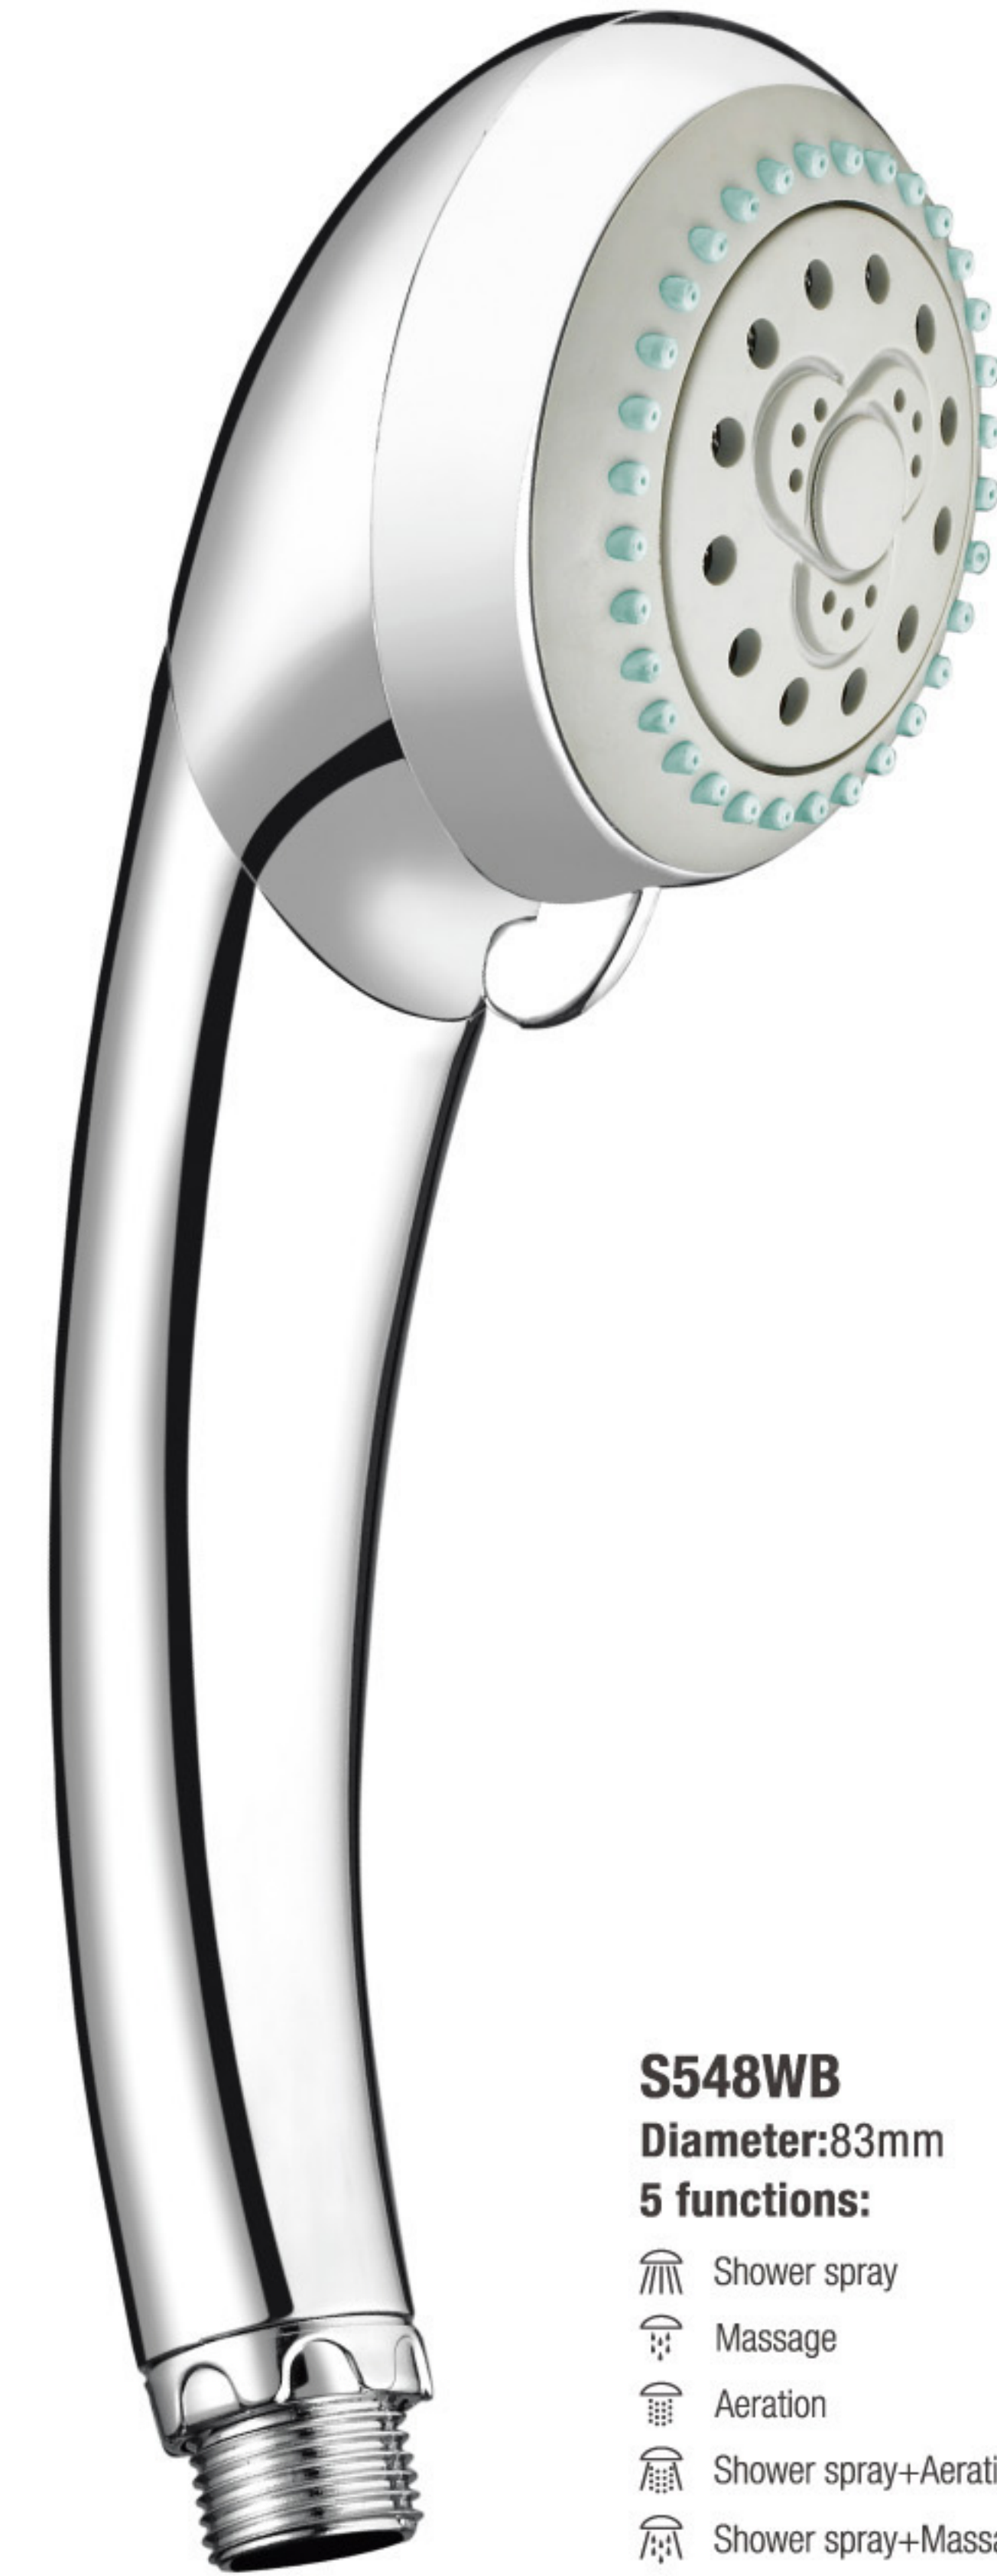

S548WB
Diameter:83mm
5 functions:
Shower spray
Massage
Aeration
Shower spray+Aeration
Shower spray+Massage

Hand Shower