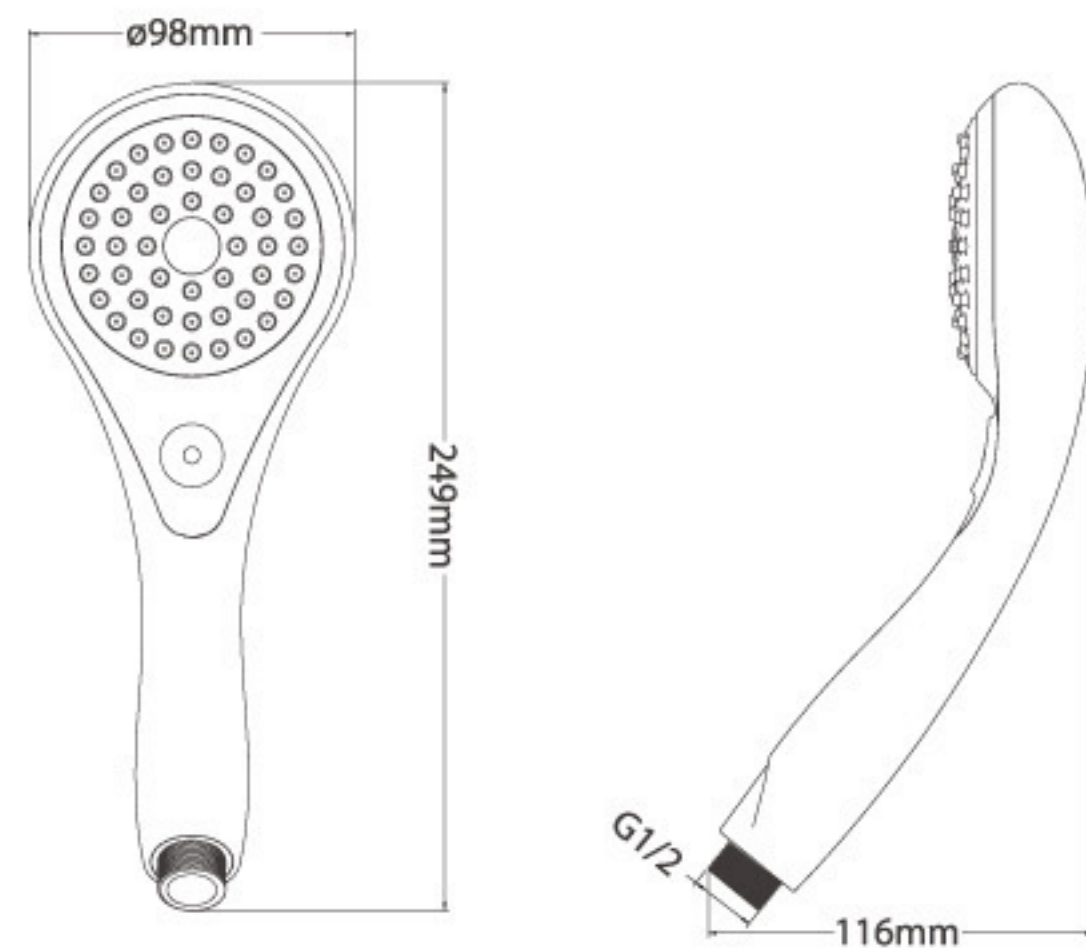

S8018(LED)

Material: ABS
Function: 1-single

Option A:
S8018A

Option C:
S8018C

 No Battery,  No Power Supply

CE RoHS

NEW

Hand Shower

S6658-A(LED)

Material: ABS

Function: 1-single

No Battery, No Power Supply

CE RoHS

Hand Shower Series

Hand Shower Series

S6468WB
5 functions
Diameter:115mm

S6448WB
5 functions
Diameter:115mm

S6478WB
5 functions
Diameter:115mm

S6458WB
5 functions
Diameter:115mm

S6438WB
5 functions
Diameter:115mm

S6128WB
Diameter:153mm
5 functions:
Shower spray
Massage
Aeration
Shower spray+Aeration
Shower spray+Massage

S6618WB
Diameter:116mm
5 functions:
 Shower spray
 Massage
 Aeration
 Shower spray+Aeration
 Shower spray+Massage

Hand Shower

Hand Shower Series

Hand Shower Series

S718
5 functions
Diameter:83mm

S928WG
5 functions
Diameter:83mm