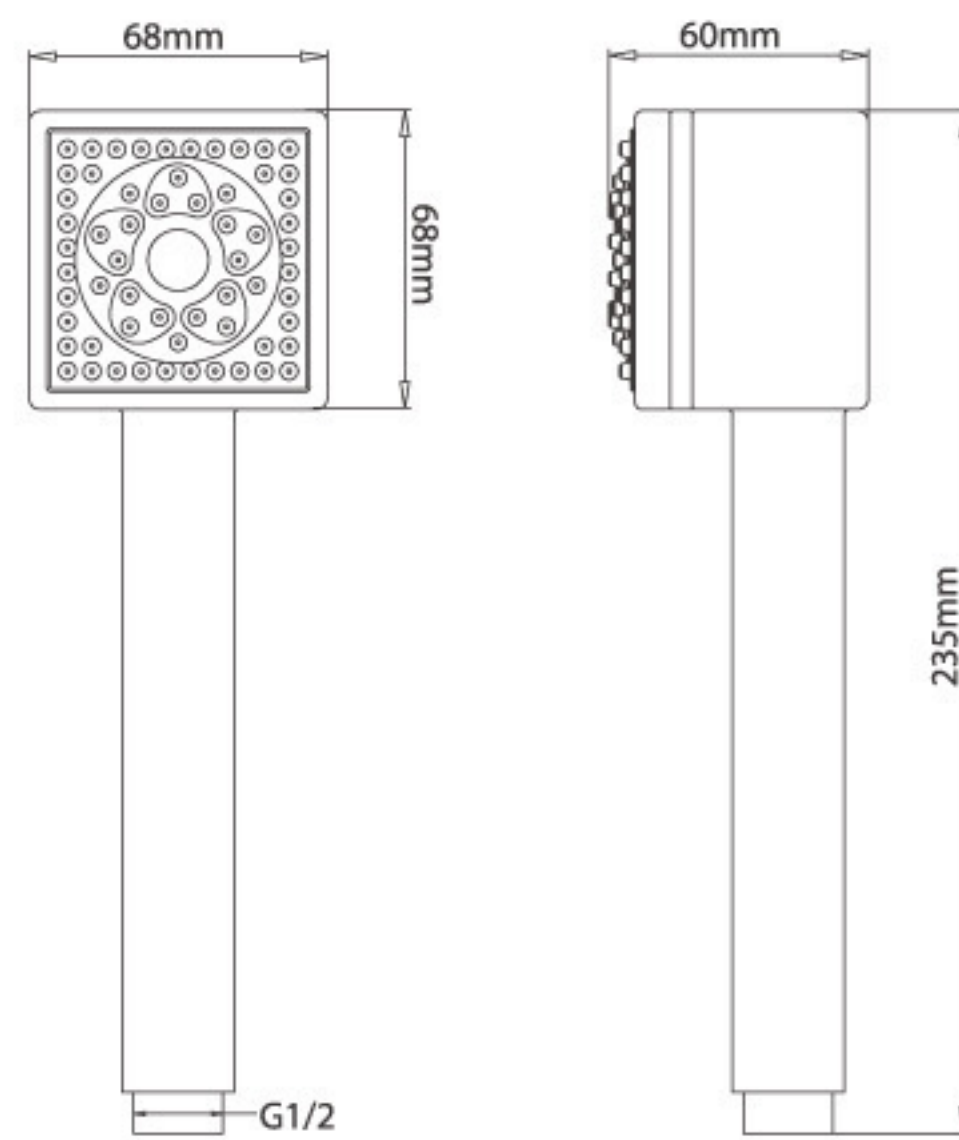

S6658-A(LED)

Material: ABS

Function: 1-single

No Battery, No Power Supply

CE RoHS

Hand Shower Series

Hand Shower Series

S6468WB
5 functions
Diameter:115mm

S6448WB
5 functions
Diameter:115mm

S6478WB
5 functions
Diameter:115mm

S6458WB
5 functions
Diameter:115mm

S6438WB
5 functions
Diameter:115mm

S6128WB
Diameter:153mm
5 functions:
Shower spray
Massage
Aeration
Shower spray+Aeration
Shower spray+Massage

Hand Shower

Hand Shower Series

Hand Shower Series

S6348WG
5 functions
Diameter:116mm

S6378WG
5 functions
Diameter:116mm

S6338WB
5 functions
Diameter:116mm

S6648WB
5 functions
Diameter:116mm

S6628WB
5 functions
Diameter:116mm

S6618WB
Diameter:116mm
5 functions:
 Shower spray
 Massage
 Aeration
 Shower spray+Aeration
 Shower spray+Massage

Hand Shower

Hand Shower Series

Hand Shower Series

S718
5 functions
Diameter:83mm

S928WG
5 functions
Diameter:83mm