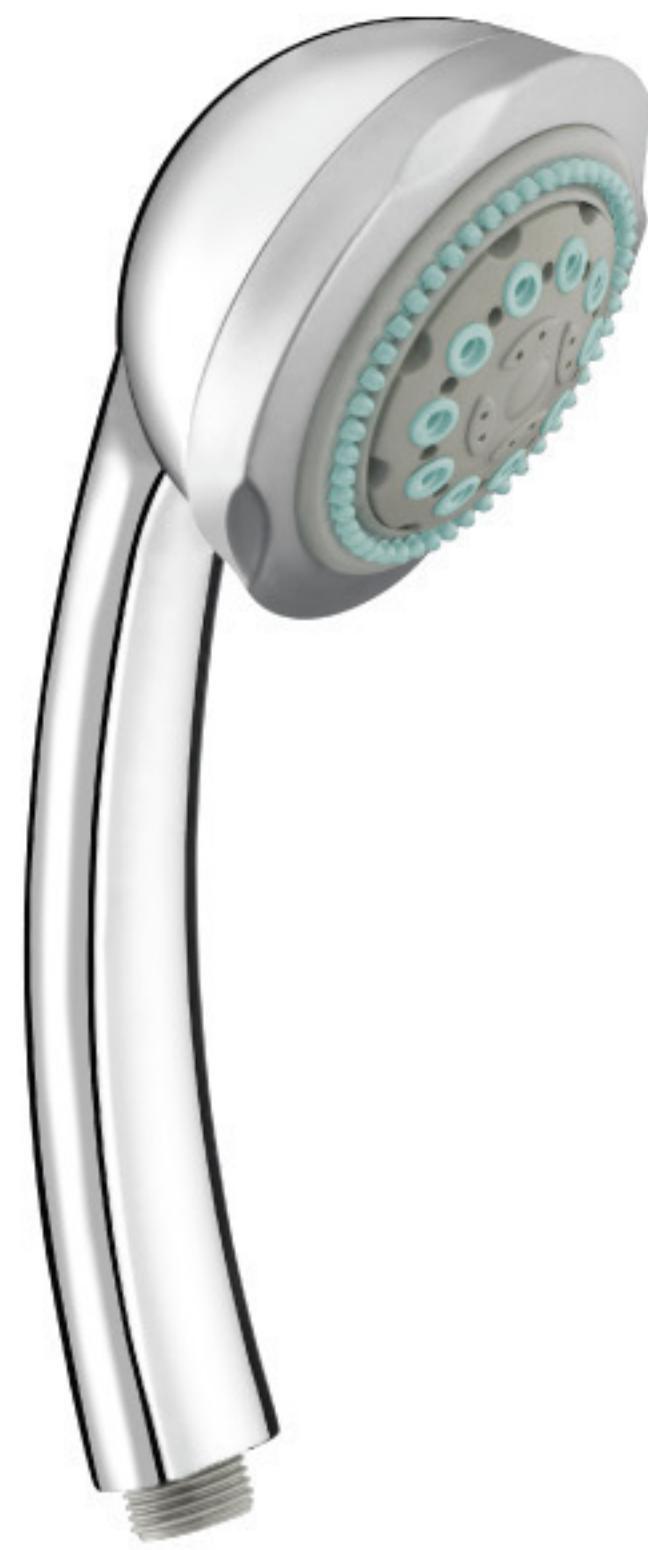

S8018(LED)

Material: ABS
Function: 1-single

Option A:
S8018A

Option C:
S8018C

 No Battery,  No Power Supply

CE RoHS

NEW

Hand Shower

S6658-A(LED)

Material: ABS

Function: 1-single

No Battery, No Power Supply

CE RoHS

Hand Shower Series

Hand Shower Series

S6468WB
5 functions
Diameter:115mm

S8003DW
1-single function
Diameter:105mm

S8003LG
1-single function:
Shower spray

Hand Shower

Hand Shower Series

Hand Shower Series

S5918DG
5 functions
Diameter:95mm

S5858WB
5 functions
Diameter:95mm

S5998WB
5 functions
Diameter:95mm

S5888CS
Diameter:95mm
5 functions:
Shower spray
Massage
Aeration
Shower spray+Aeration
Shower spray+Massage

Hand Shower

Hand Shower Series

Hand Shower Series

S6588WB
5 functions
Diameter:114mm

S6568WB
5 functions
Diameter:114mm