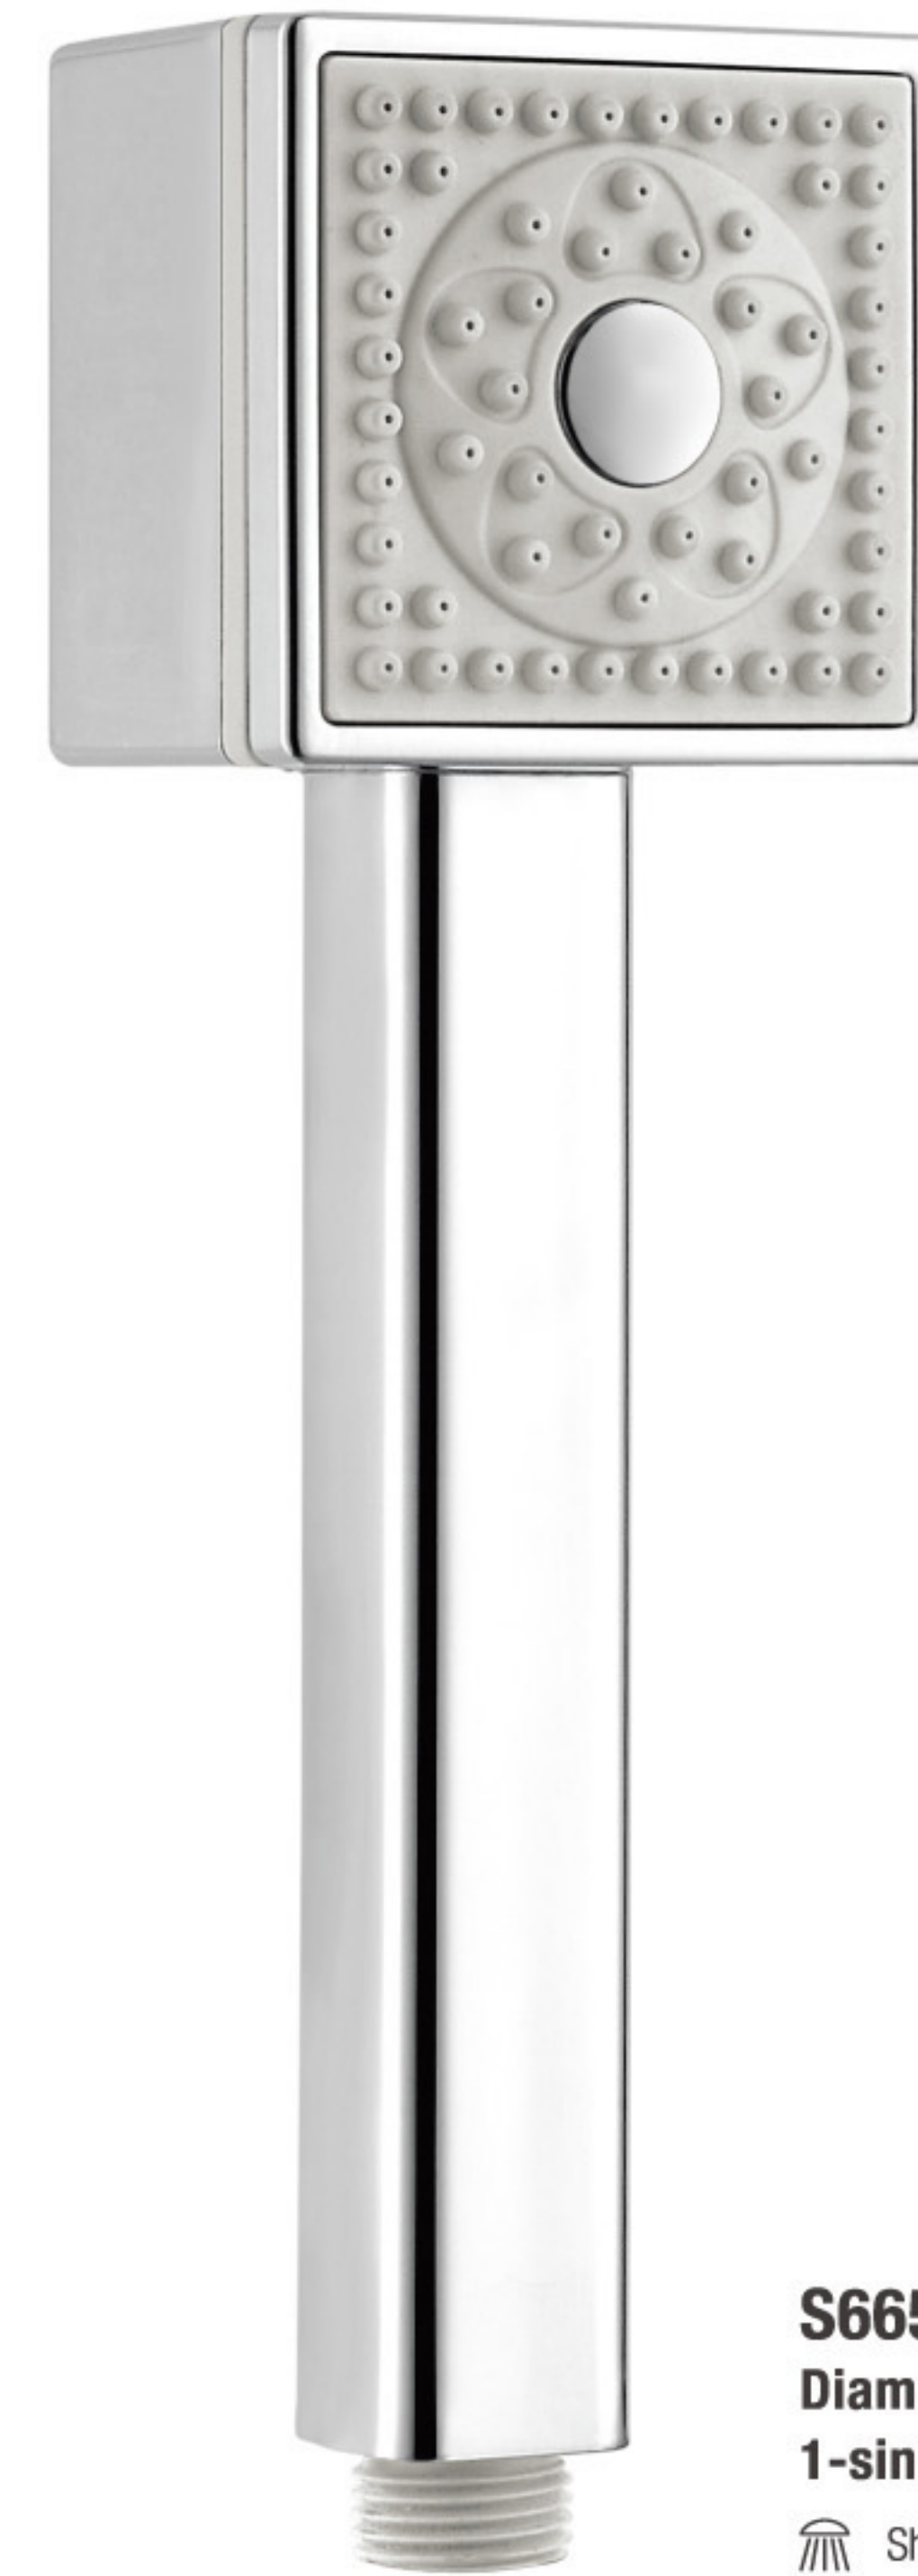

S8018(LED)

Material: ABS
Function: 1-single

Option A:
S8018A

Option C:
S8018C

 No Battery,  No Power Supply

CE RoHS

NEW

Hand Shower

S6658-A(LED)

Material: ABS

Function: 1-single

No Battery, No Power Supply

CE RoHS

Hand Shower Series

Hand Shower Series

S6468WB
5 functions
Diameter:115mm

Hand Shower

Hand Shower Series

Hand Shower Series

S6638WB
1-single function
Diameter:150mm

S6578WB
1-single function
Diameter:114mm

S6538WB
1-single function
Diameter:103mm

NEW

S6658WG
Diameter:67mm*67mm·L235mm
1-single function:
Shower spray

Hand Shower

Hand Shower Series

Hand Shower Series

Patent

S568WG

Diameter:95mm

7 functions:

-  Shower spray
-  Massage
-  Aeration
-  Mist
-  Shower spray+Massage
-  Shower spray+Aeration
-  Shower spray+Mist